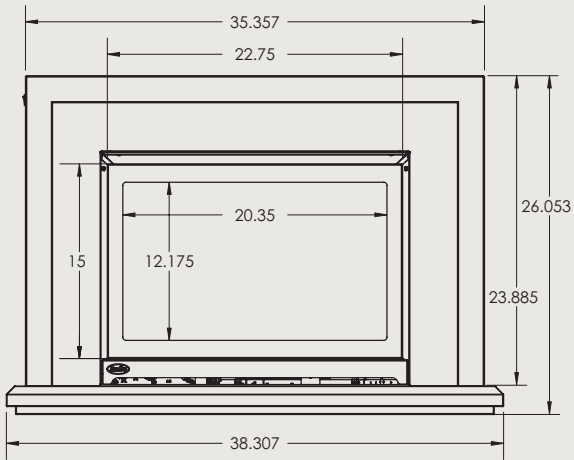

Unit Dimensions

E20

Small Gas Insert