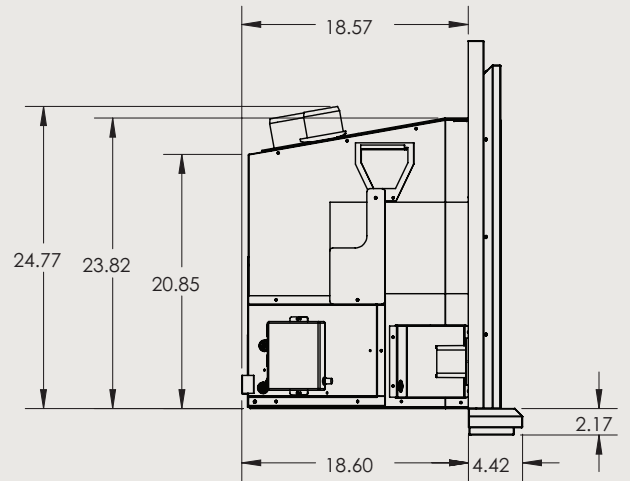

E44

Extra Large Gas Insert