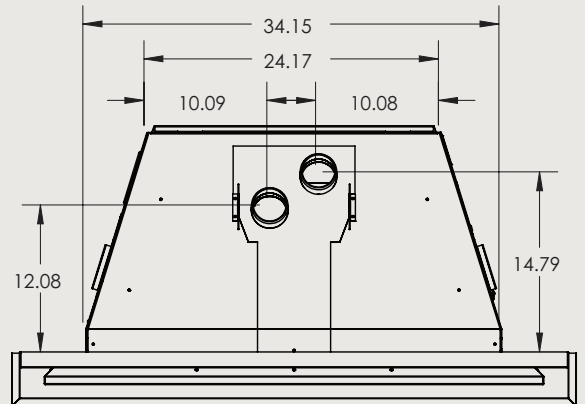

E44

Extra Large Gas Insert