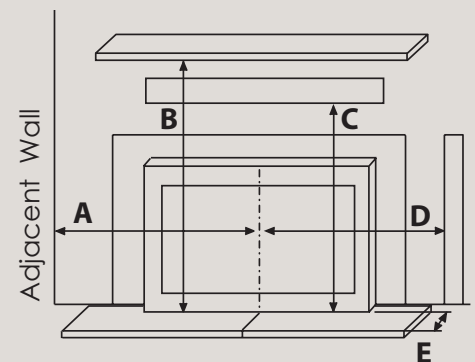

Installation Specifications

	E20 Small Gas Insert	E30 Medium Gas Insert	E33 Large Gas Insert	E44 Extra Large Gas Insert
Size (W x D x H)	24"w 11.87"d 18 $\frac{3}{16}$"h	27.64"w 14.35"d 19.73"h	31.65"w 15.45"d 19.78"h	34"w 18$\frac{1}{2}$"d 24"h
LP Conversion Kit (Standing Pilot)	Standard	Standard	Standard	
LP Conversion Kit (IPI System)		Optional	Optional	Optional
Venting (Direct Vent)	3" & 2"	3" x 3"	3" x 3"	3" x 3"
Weight (lbs)	90 lbs	116 lbs	135 lbs	210 lbs
Wood ZC Fireplace Approved	Standard	Standard	Standard	Standard
ZC Floor Removal Approved		Standard	Standard	

Minimum Clearance to Combustibles

	E20	E30	E33	E44
A - center of unit to side wall	19$\frac{1}{2}$"	21"	24"	23$\frac{1}{2}$"
B - bottom of unit to bottom of 12" mantle	39$\frac{3}{4}$"	36"	36"	40"
C - bottom of unit to max. $\frac{3}{4}$" combustible facing	37$\frac{1}{2}$"	30"	30"	40"
D - center of unit to side facing	16$\frac{1}{2}$"	22"	23"	23"
E - front of door to edge of floor protection	13"	16"	16"	16" ****

* Turn down based on AFUE efficiencies on low.

** Steady state rating based on conventional venting configuration.

*** E30 and E33 efficiency based on the P4 measured efficiency rating of the IPI models.

**** Based on a minimum $\frac{1}{2}$ " raised hearth (18" flush).