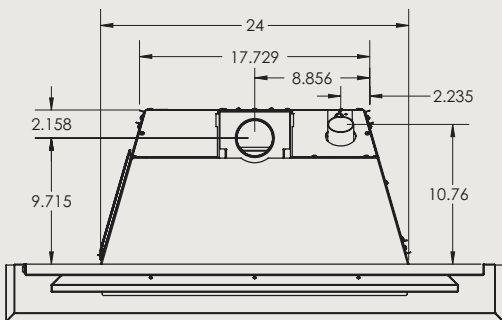

Available for the E20 and E30 (glass burner only)

Bowl Burner with Glass

Available for the E33

High Definition Log Set

Available for the E20, E30, E33, and the E44

Tray Burner with Glass

Available for the E20 and E30

Unit Dimensions

E20

Small Gas Insert

E30

Medium Gas Insert

E33

Large Gas Insert

E44