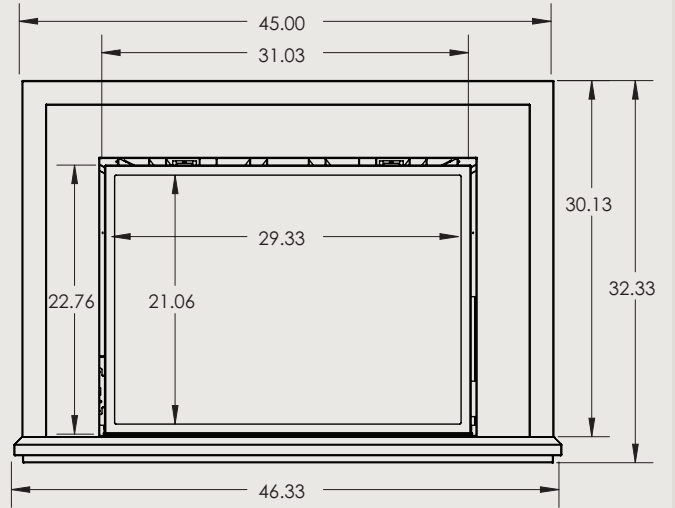

E44

Extra Large Gas Insert